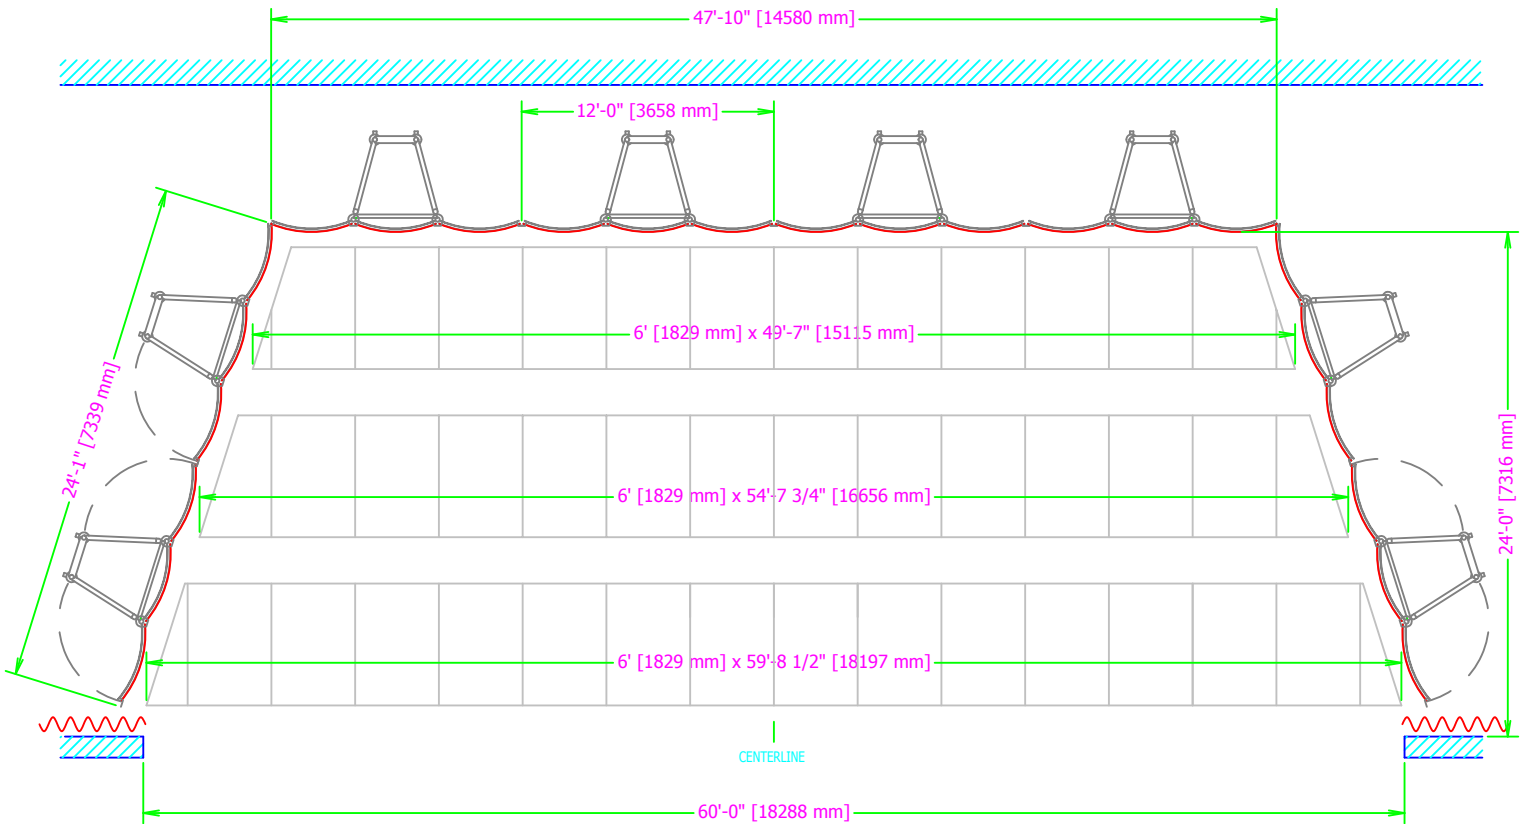

WENGER DIVA SHELL - PLAN III

PLAN

SECTION THRU CENTERLINE

NOTE: RIGGING OR ELECTRICAL MODIFICATIONS ARE NOT INCLUDED. PANEL AND TRIM ARE PAINTED. WOOD VENEER AND PLASTIC LAMINATE FINISHES ARE AVAILABLE AT AN ADDITIONAL COST. PLEASE CALL YOUR WENGER REPRESENTATIVE FOR ASSISTANCE.