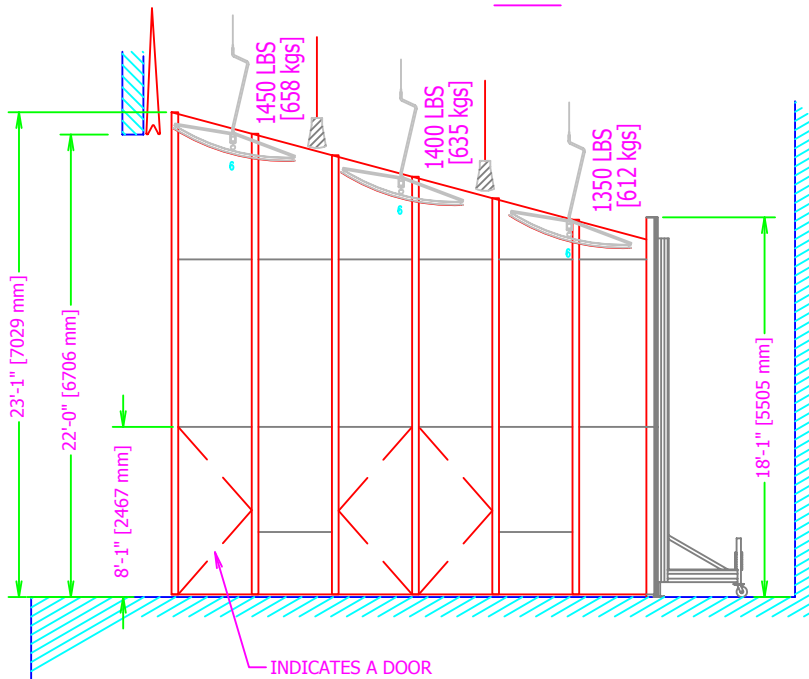

WENGER DIVA SHELL - PLAN III

PLAN

SECTION THRU CENTERLINE

NOTE: RIGGING OR ELECTRICAL MODIFICATIONS ARE NOT INCLUDED. PANEL AND TRIM ARE PAINTED. WOOD VENEER AND PLASTIC LAMINATE FINISHES ARE AVAILABLE AT AN ADDITIONAL COST. PLEASE CALL YOUR WENGER REPRESENTATIVE FOR ASSISTANCE.