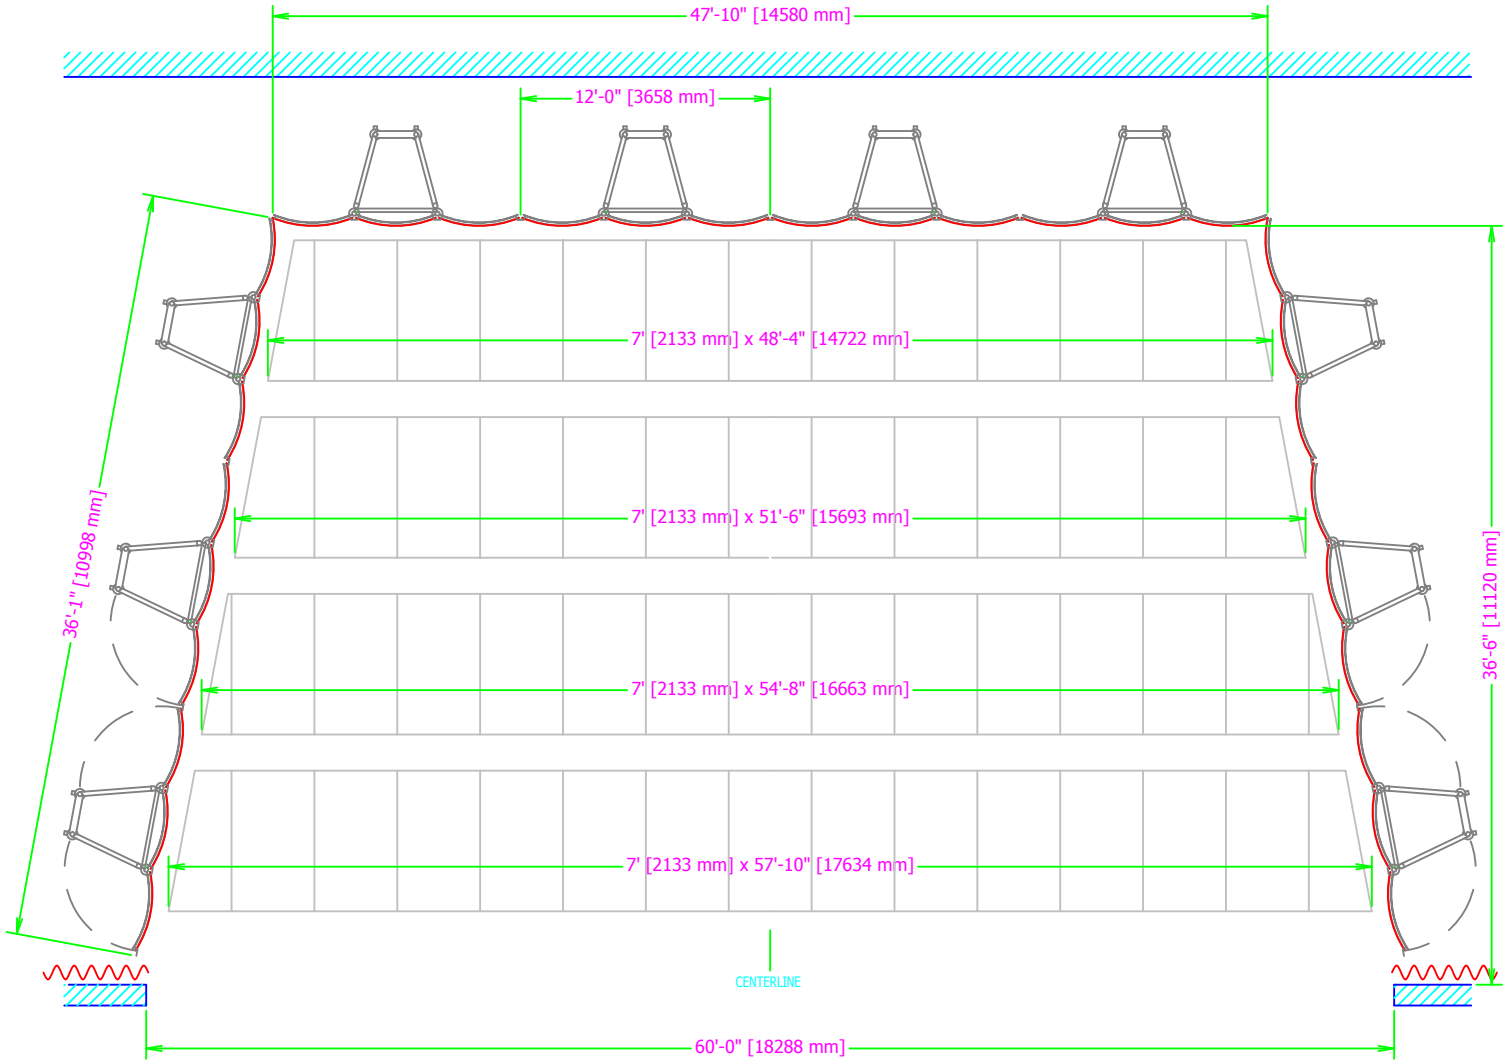

WENGER DIVA SHELL - PLAN IV

PLAN

SECTION THRU CENTERLINE

NOTE: RIGGING OR ELECTRICAL MODIFICATIONS ARE NOT INCLUDED. PANEL AND TRIM ARE PAINTED. WOOD VENEER AND PLASTIC LAMINATE FINISHS ARE AVAILABLE AT AN ADDITIONAL COST. PLEASE CALL YOUR WENGER REPRESENTATIVE FOR ASSISTANCE.