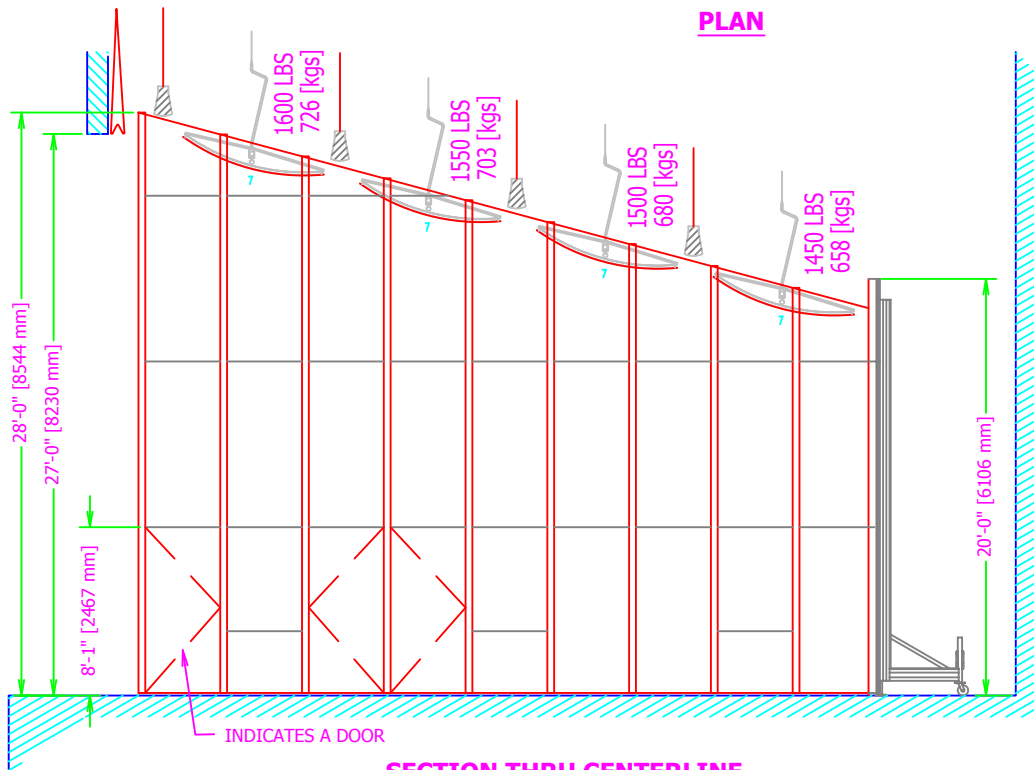

WENGER DIVA SHELL - PLAN IV

PLAN

SECTION THRU CENTERLINE

NOTE: RIGGING OR ELECTRICAL MODIFICATIONS ARE NOT INCLUDED. PANEL AND TRIM ARE PAINTED. WOOD VENEER AND PLASTIC LAMINATE FINISHS ARE AVAILABLE AT AN ADDITIONAL COST. PLEASE CALL YOUR WENGER REPRESENTATIVE FOR ASSISTANCE.