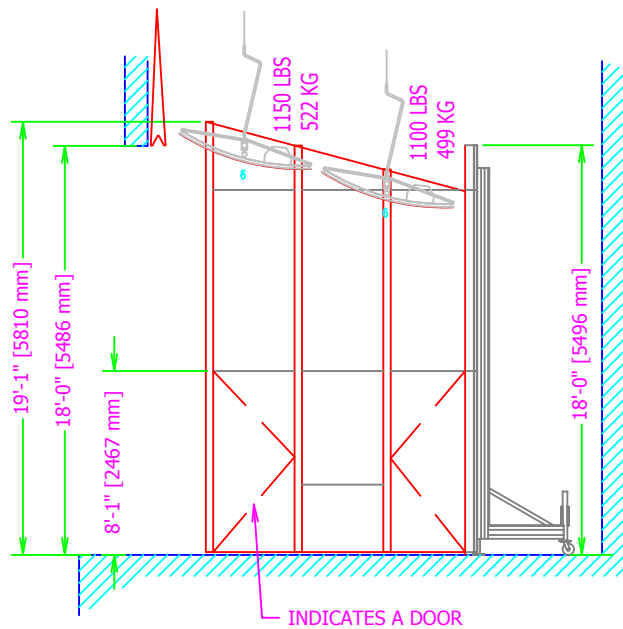

WENGER DIVA SHELL - PLAN V

PLAN

SECTION THRU CENTERLINE

NOTE: RIGGING OR ELECTRICAL MODIFICATIONS ARE NOT INCLUDED. PANEL AND TRIM ARE PAINTED. WOOD VENEER AND PLASTIC LAMINATE FINISHES ARE AVAILABLE AT AN ADDITIONAL COST. PLEASE CALL YOUR WENGER REPRESENTATIVE FOR ASSISTANCE.