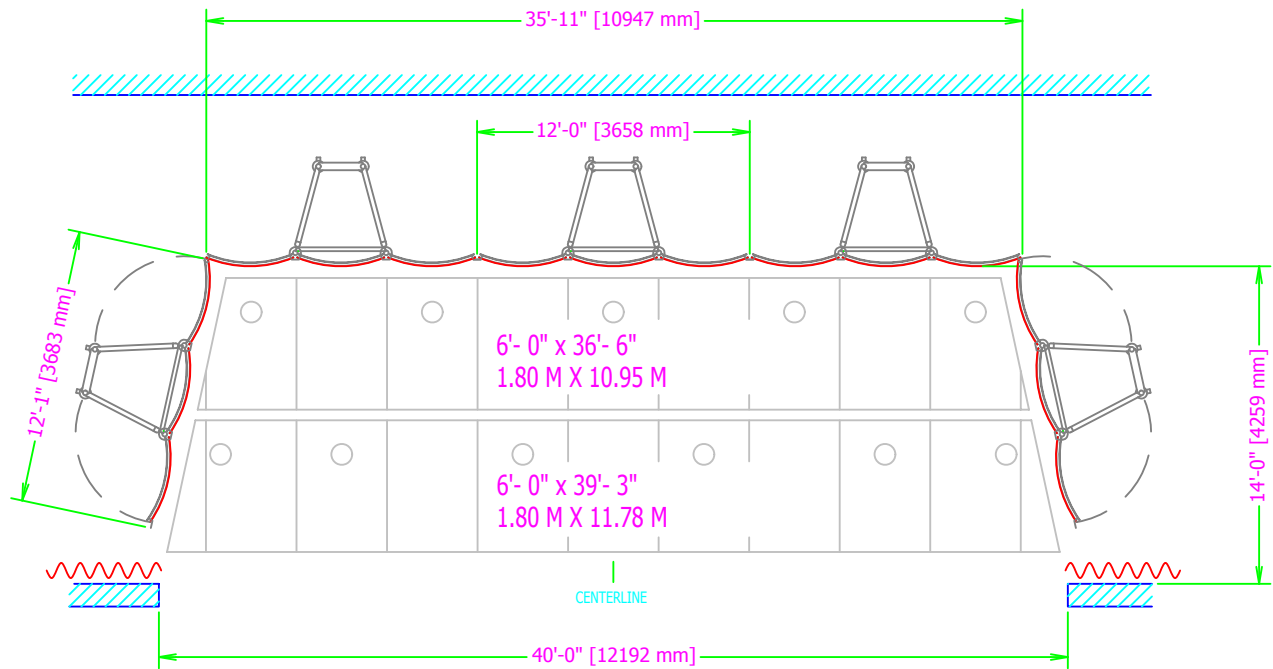

WENGER DIVA SHELL - PLAN V

PLAN

SECTION THRU CENTERLINE

NOTE: RIGGING OR ELECTRICAL MODIFICATIONS ARE NOT INCLUDED. PANEL AND TRIM ARE PAINTED. WOOD VENEER AND PLASTIC LAMINATE FINISHES ARE AVAILABLE AT AN ADDITIONAL COST. PLEASE CALL YOUR WENGER REPRESENTATIVE FOR ASSISTANCE.