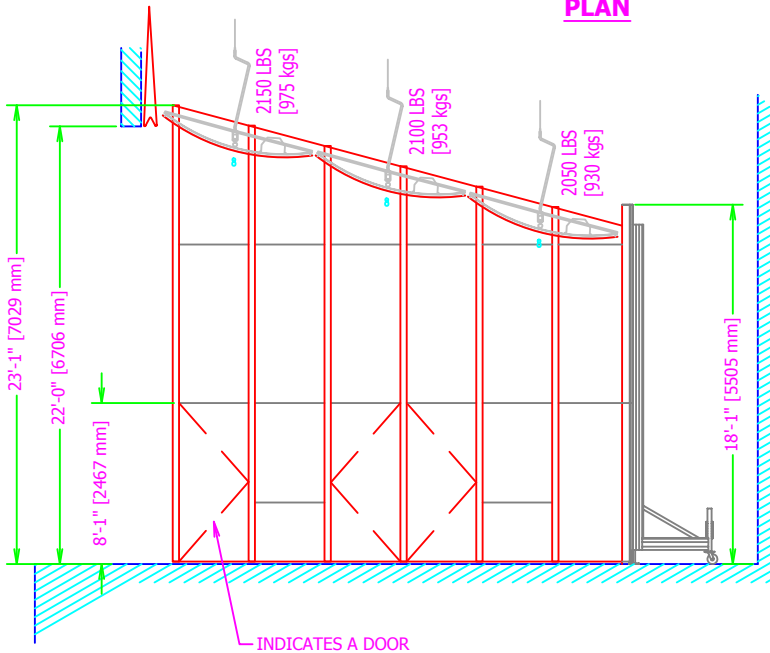

WENGER DIVA SHELL - PLAN VII

PLAN

SECTION THRU CENTERLINE

NOTE: RIGGING OR ELECTRICAL MODIFICATIONS ARE NOT INCLUDED. PANEL AND TRIM ARE PAINTED. WOOD VENEER AND PLASTIC LAMINATE FINISHES ARE AVAILABLE AT AN ADDITIONAL COST. PLEASE CALL YOUR WENGER REPRESENTATIVE FOR ASSISTANCE.