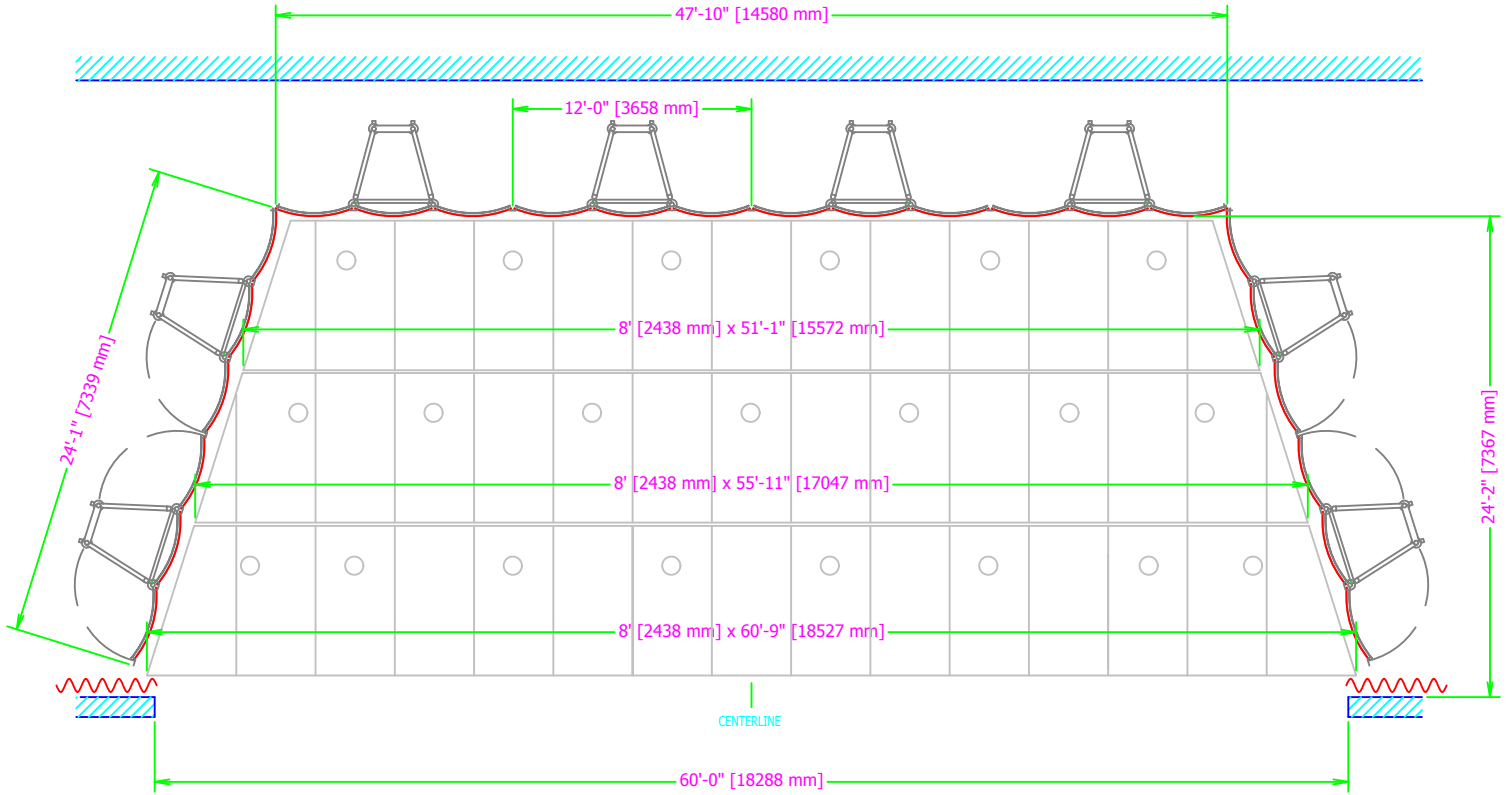

WENGER DIVA SHELL - PLAN VII

PLAN

SECTION THRU CENTERLINE

NOTE: RIGGING OR ELECTRICAL MODIFICATIONS ARE NOT INCLUDED. PANEL AND TRIM ARE PAINTED. WOOD VENEER AND PLASTIC LAMINATE FINISHES ARE AVAILABLE AT AN ADDITIONAL COST. PLEASE CALL YOUR WENGER REPRESENTATIVE FOR ASSISTANCE.