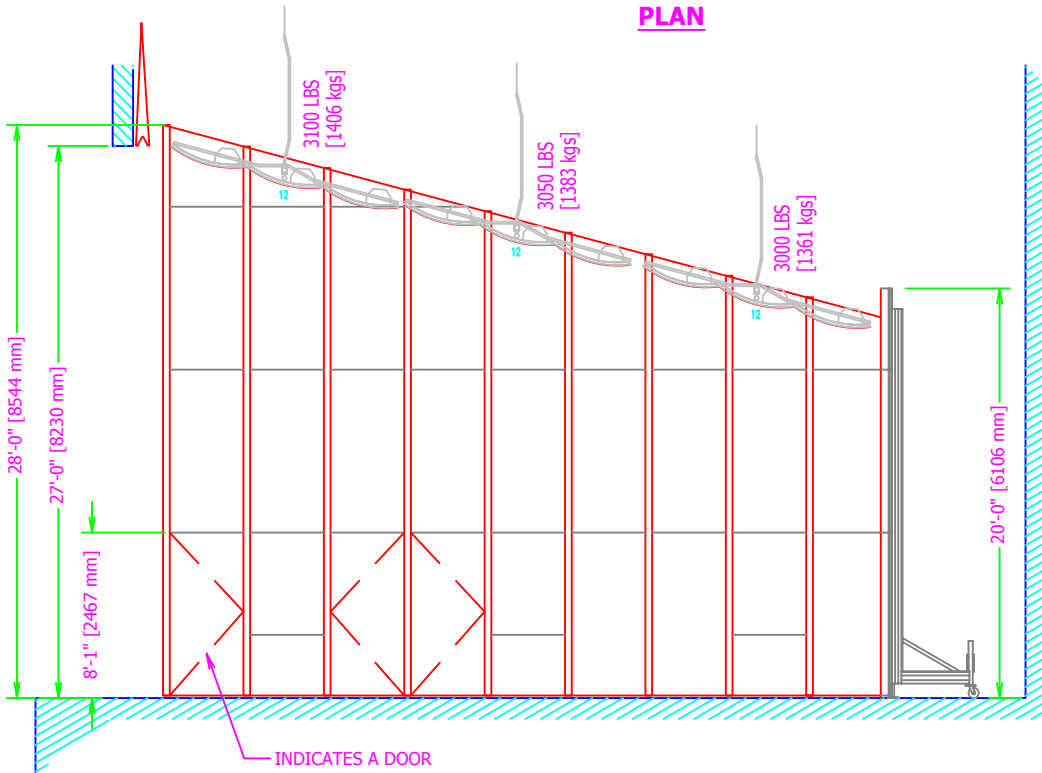

WENGER DIVA SHELL - PLAN VIII

PLAN

INDICATES A DOOR

SECTION THRU CENTERLINE

NOTE: RIGGING OR ELECTRICAL MODIFICATIONS ARE NOT INCLUDED. PANEL AND TRIM ARE PAINTED. WOOD VENEER AND PLASTIC LAMINATE FINISHS ARE AVAILABLE AT AN ADDITIONAL COST. PLEASE CALL YOUR WENGER REPRESENTATIVE FOR ASSISTANCE.