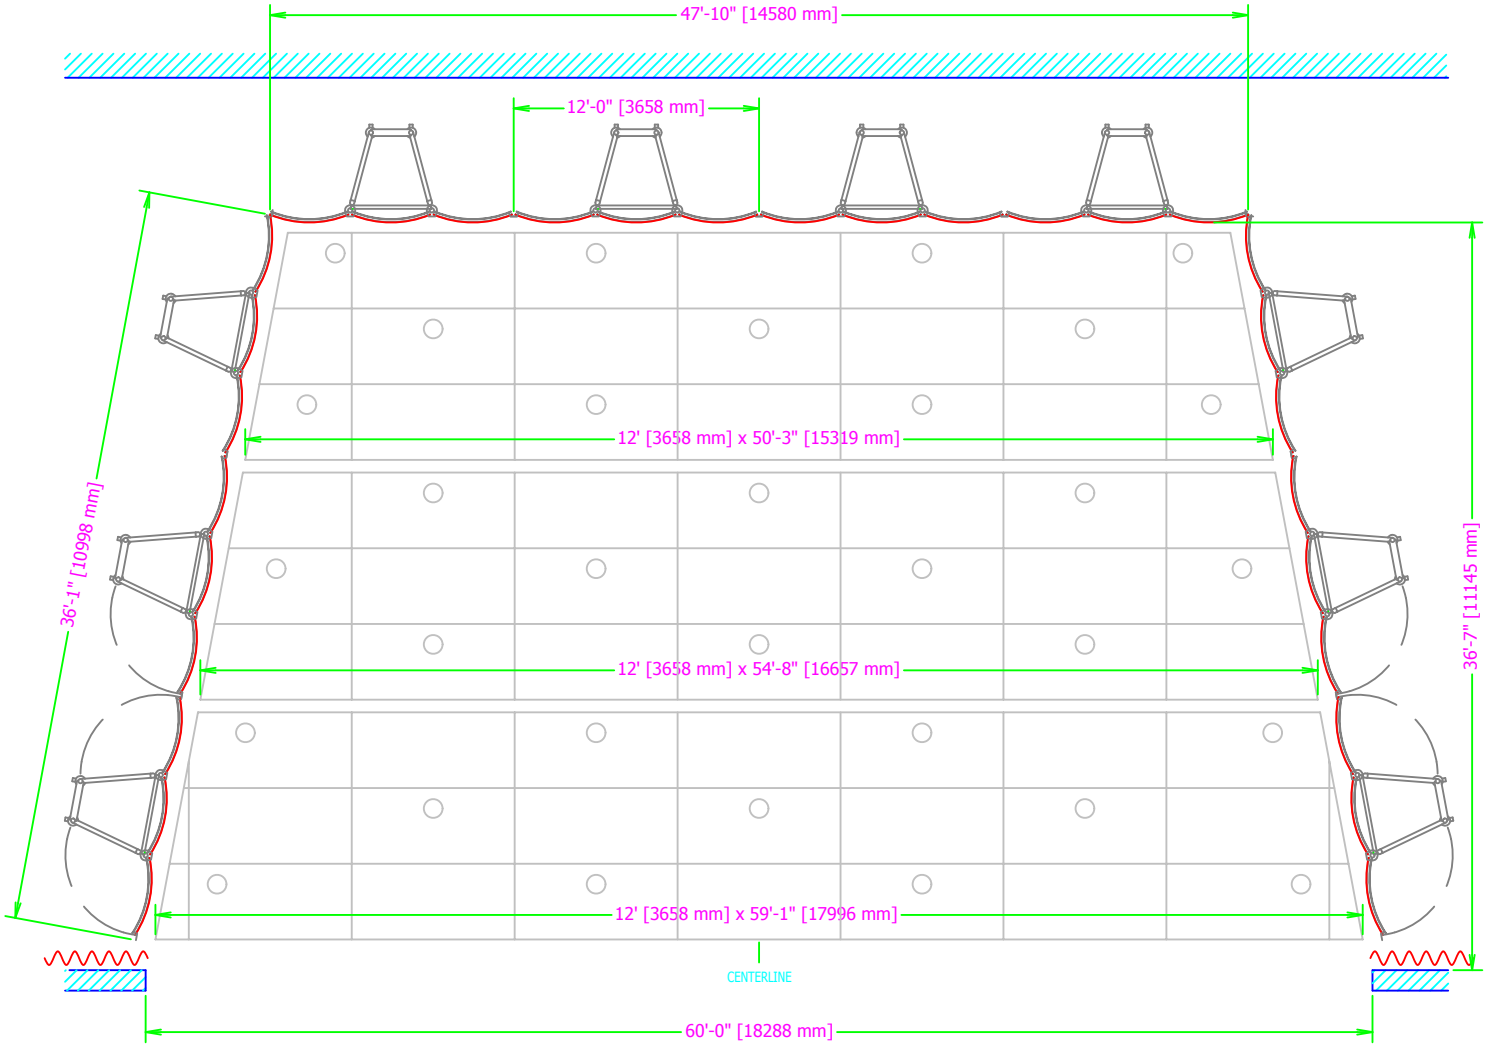

WENGER DIVA SHELL - PLAN VIII

PLAN

INDICATES A DOOR

SECTION THRU CENTERLINE

NOTE: RIGGING OR ELECTRICAL MODIFICATIONS ARE NOT INCLUDED. PANEL AND TRIM ARE PAINTED. WOOD VENEER AND PLASTIC LAMINATE FINISHS ARE AVAILABLE AT AN ADDITIONAL COST. PLEASE CALL YOUR WENGER REPRESENTATIVE FOR ASSISTANCE.