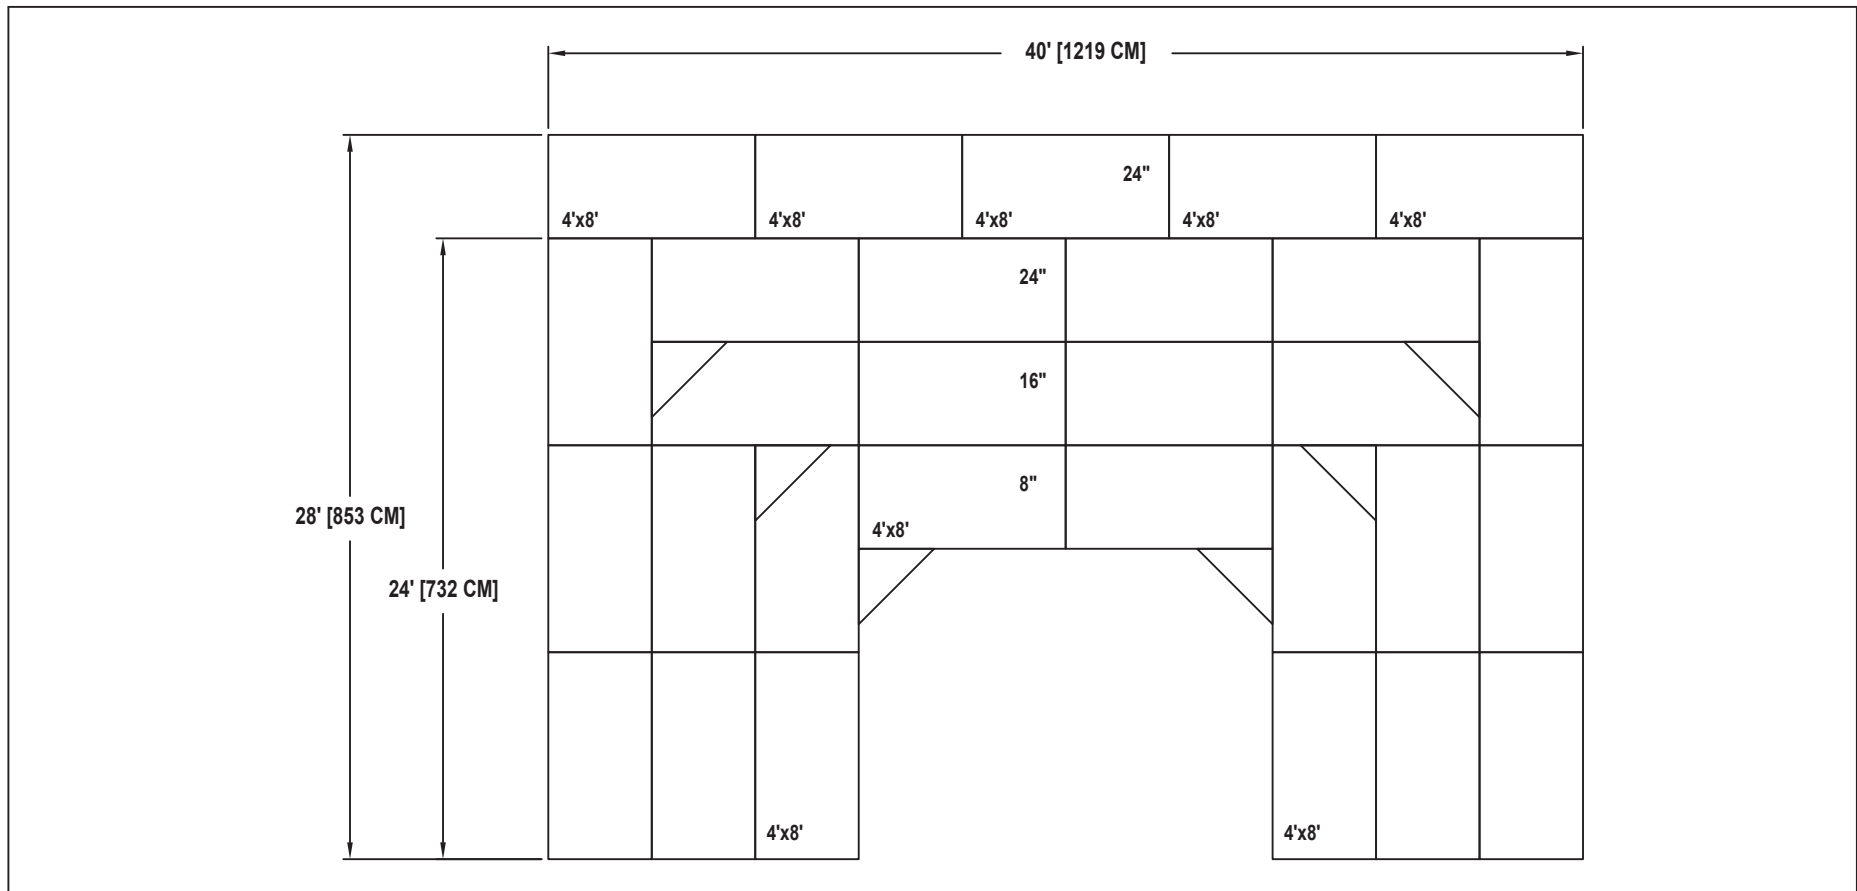

BAND / ORCHESTRA RECTANGULAR RISER SET NO. 205 WITH NO. 14 EXTENSION

SEATING CAPACITY NOT USING THE FLOOR, 72 (SEATS 82 WITH EXTENSION).
SEATING CAPACITY WITH ONE ROW ON THE FLOOR, 84 (SEATS 94 WITH EXTENSION).
SEATING CAPACITY IS BASED ON 32" CHAIR SPACING.