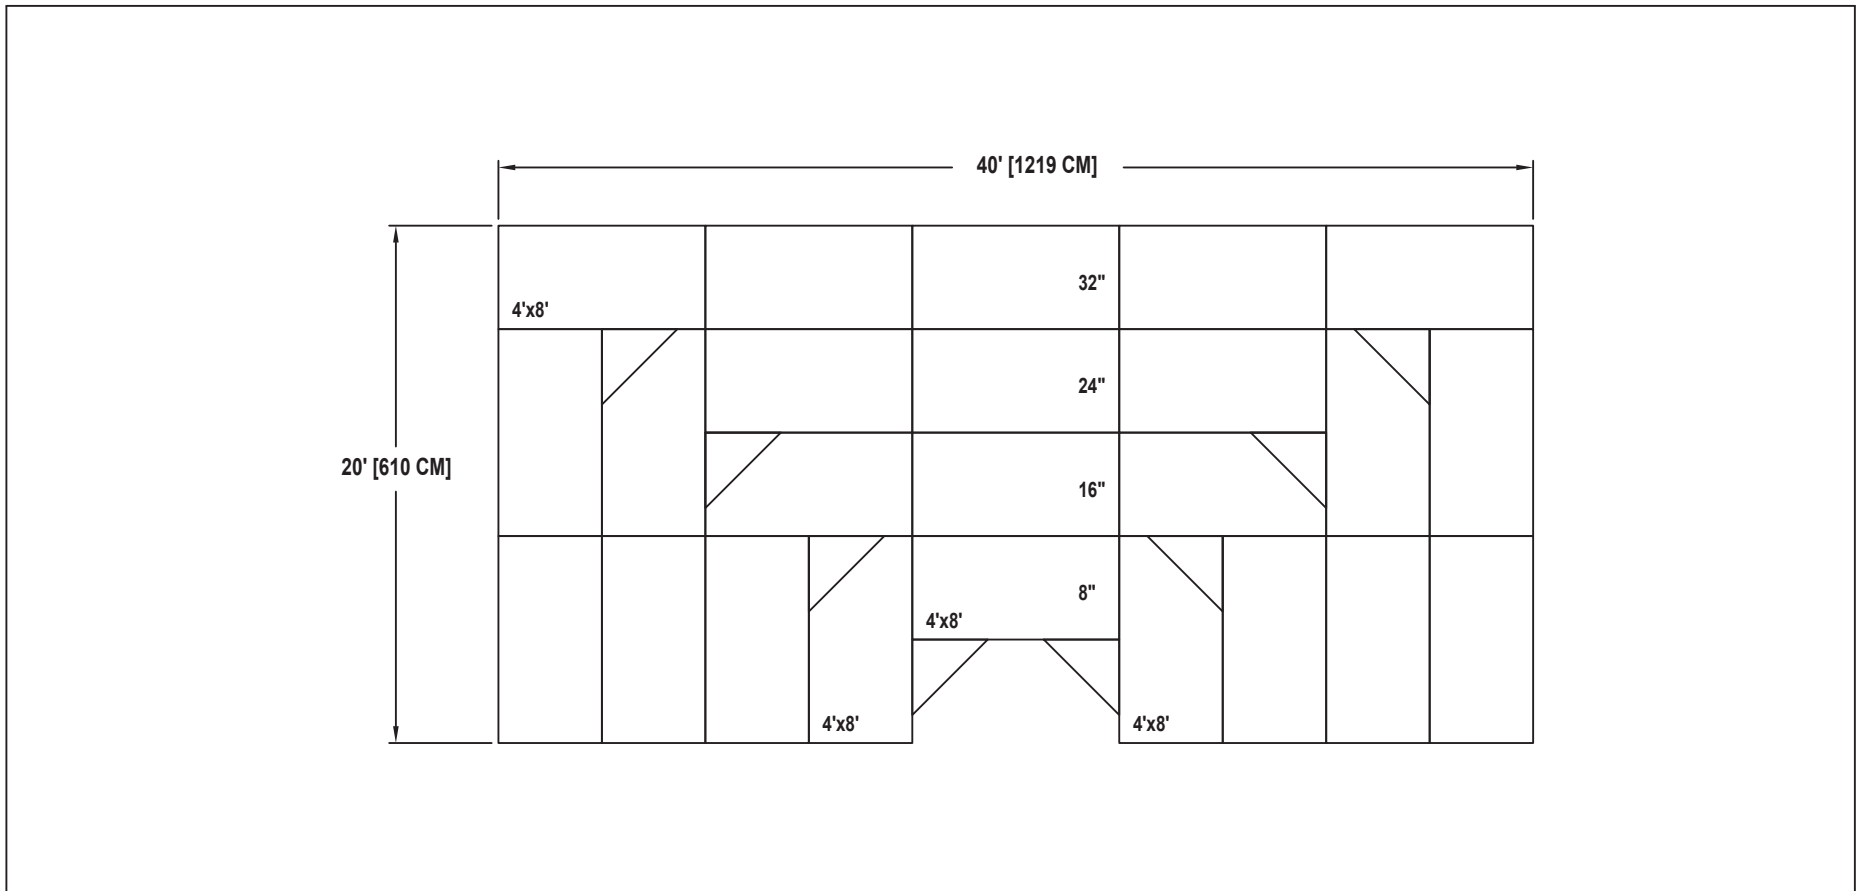

# BAND / ORCHESTRA RECTANGULAR RISER SET

NO. 505

SEATING CAPACITY IS 72 WITHOUT USING THE FLOOR.  
SEATING CAPACITY IS 75 WITH A ROW ON THE FLOOR.  
SEATING CAPACITY IS BASED ON 32" CHAIR SPACING.

Drawing 100A310\_A  
Sheet 21 of 26