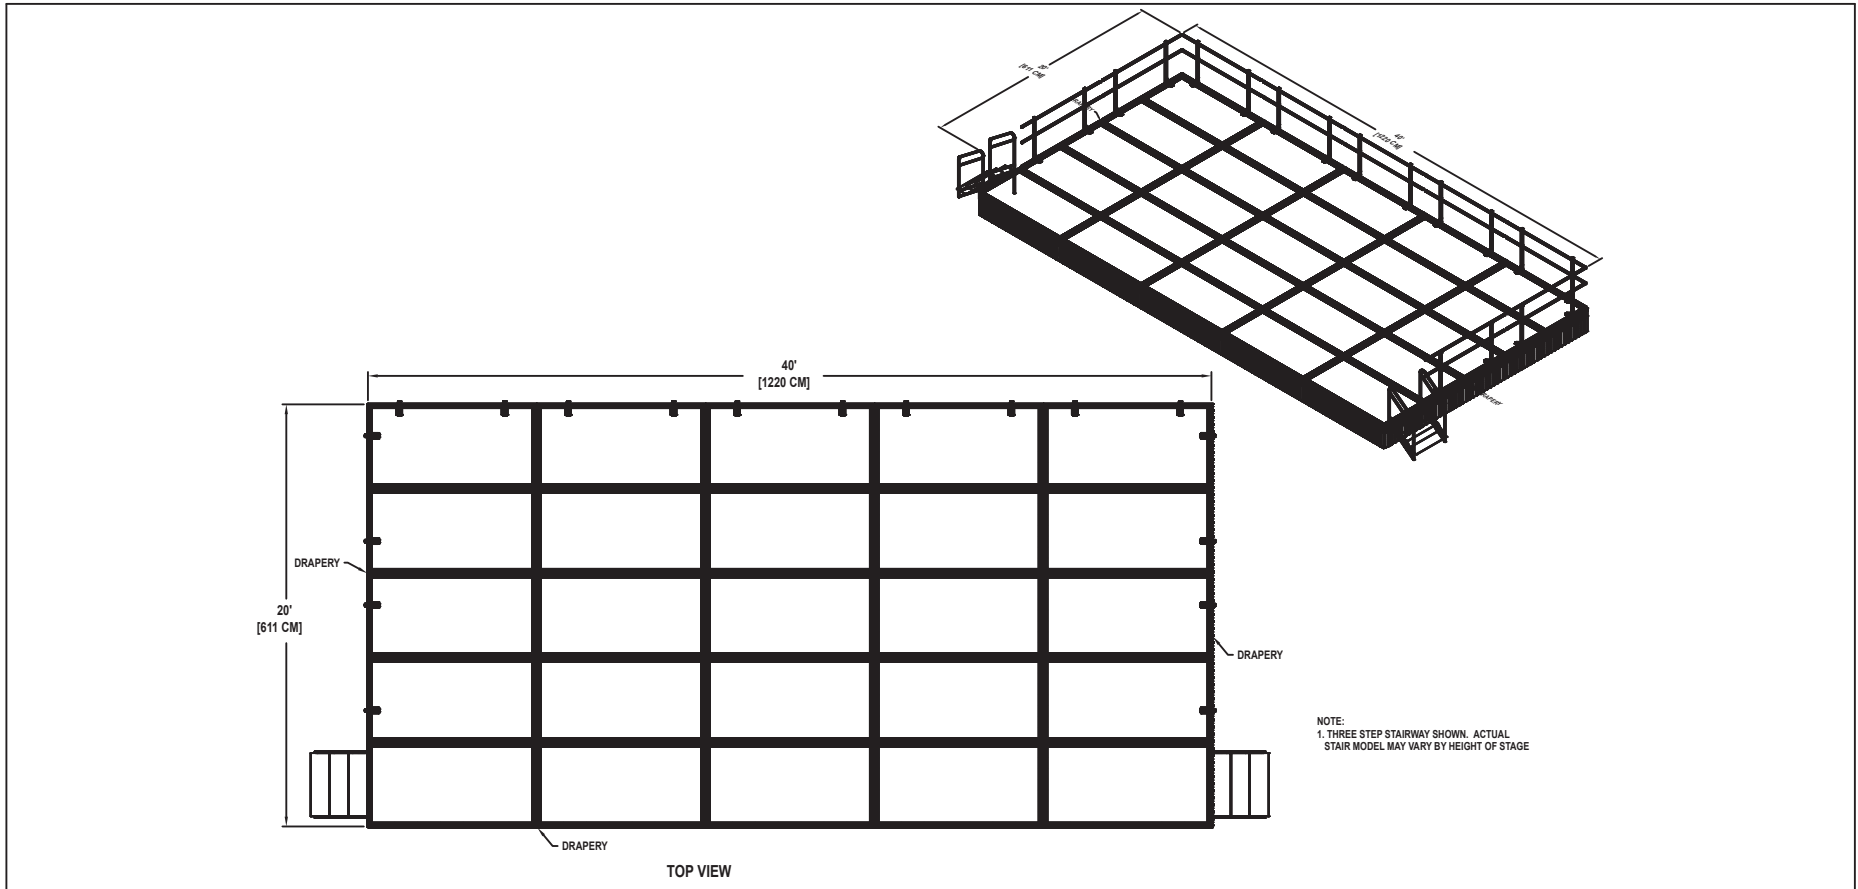

FLAT STAGE SET

NO. 321 - 20' X 40'

SET INCLUDES (25) 4'x8' (122 CM x 244 CM) STAGE UNITS,
TWO STAIRWAYS WITH HANDRAILS, DRAPERY CLOSURES,
GUARDRAIL, AND CARTS.

Wenger[®]
CORPORATION

Wenger

JRCLANCY

GEARBOSS