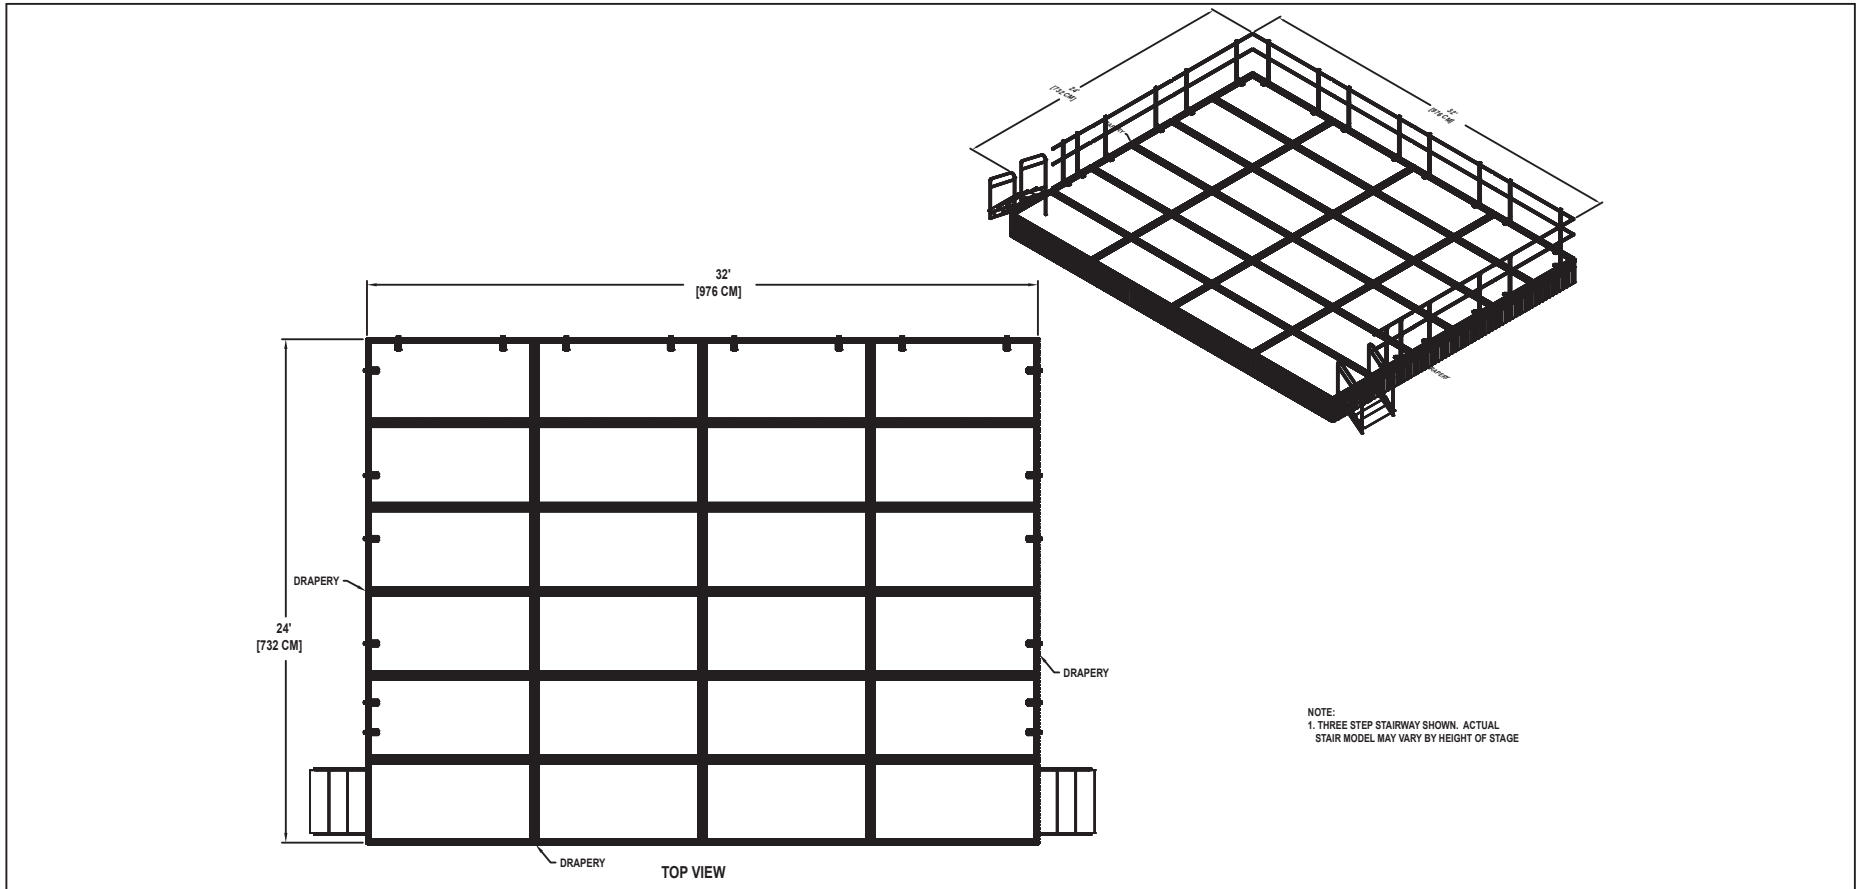

FLAT STAGE SET

NO. 421 - 24' X 32'

SET INCLUDES (24) 4'x8' (122 CM x 244 CM) STAGE UNITS,
TWO STAIRWAYS WITH HANDRAILS, DRAPERY CLOSURES,
GUARDRAIL, AND CARTS.

Wenger®
CORPORATION

Wenger®

JRCLANCY

GEARBOSS®