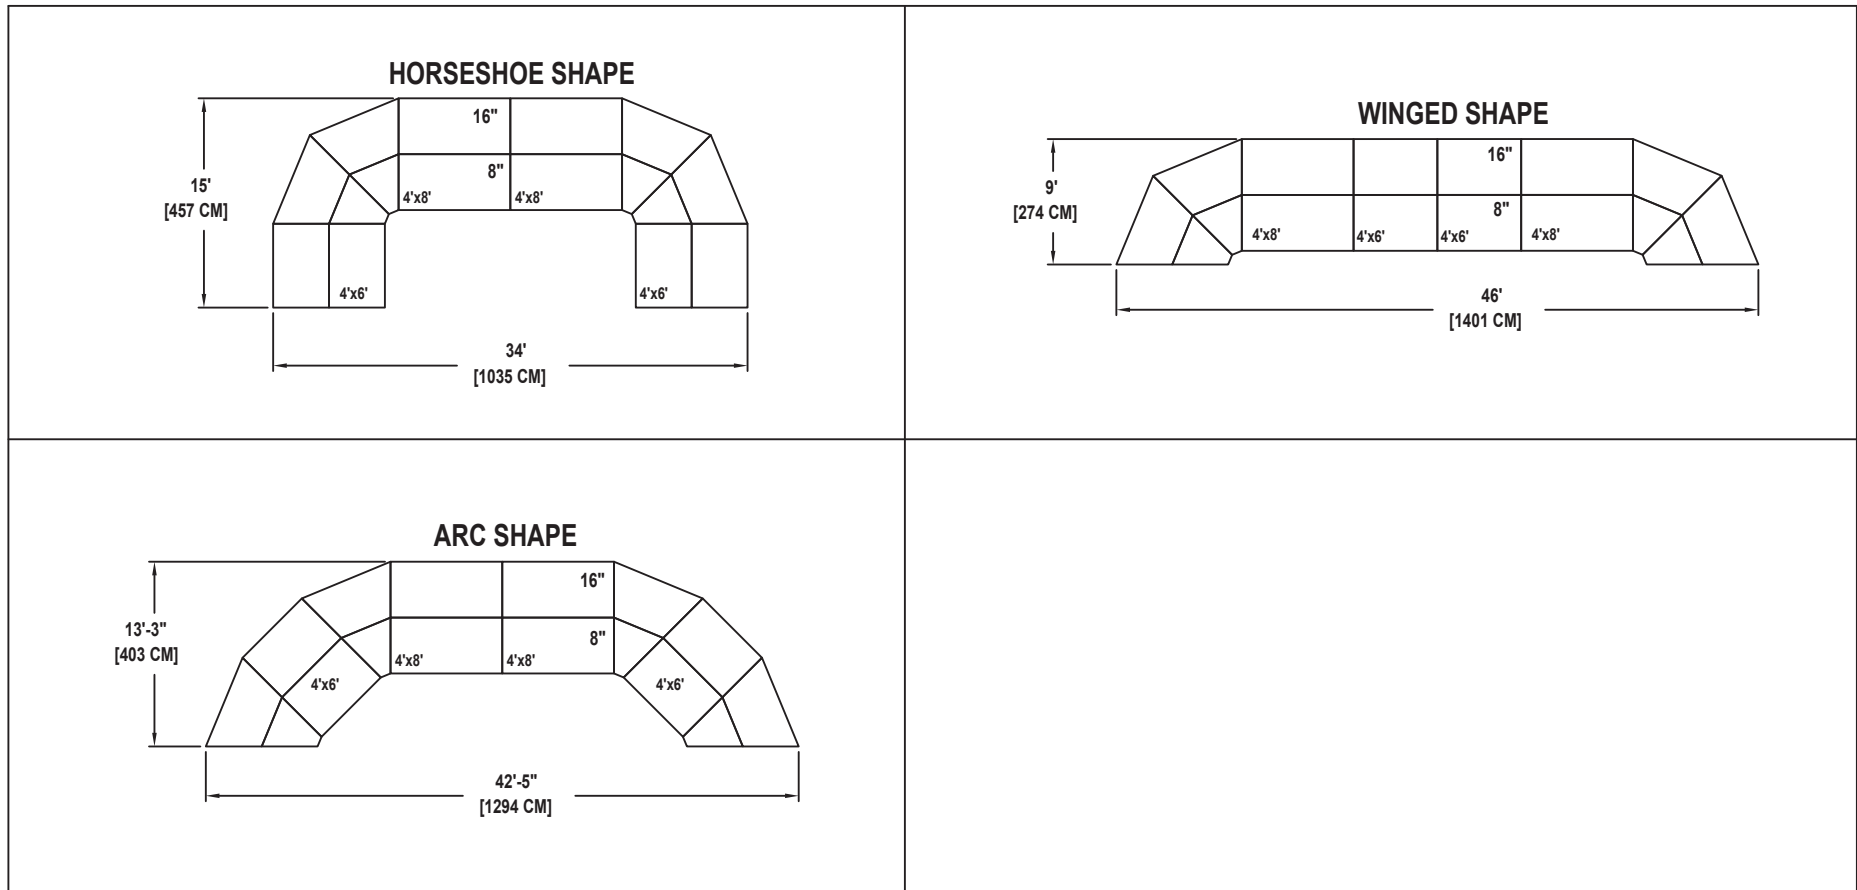

SEATED BAND / ORCHESTRA RISER SET

NO. 925

SEATING CAPACITY NOT USING THE FLOOR, 30.

SEATING CAPACITY WITH ONE ROW ON THE FLOOR, 37.

SEATING CAPACITY IS BASED ON 32" CHAIR SPACING.

Wenger®

C O R P O R A T I O N